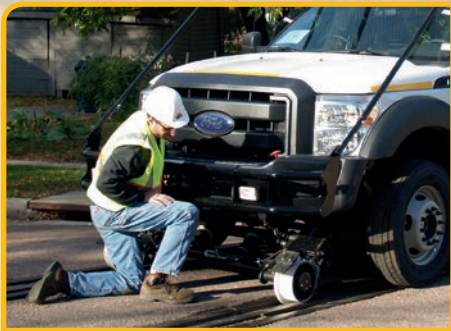

TigerTM ROTARY AND FLAIL RailKut

OVERHEAD RIGHT SIDE
VIEWING WINDOW
STANDARD

On/off rail
applications

DURABILITY INNOVATION

COMMITMENT

Tiger As easy as 1-2-3

Productivity. Performance. Power.

With the power and versatility of this innovative machine you can mow along rail, trim low hanging branches or clear a highway intersection. Then once you've finished the job, you can drive the RailKut at highway speeds improving your overall productivity.

Tiger Specifications

Truck

F550 TRUCK SAFETY FEATURES

Four Wheel Drive Truck

Engine Turbo 8 cyl. Diesel
Horsepower 325 HP @ 3,300 RPM
Fuel Tank 40 gallon, Supplies Both Engines
Steering Dual Station, Power
Hyrail System Bolt On Rated to 28,000 lbs.
Manual Locking, Up and Down
Brakes Hydraulic Front

Accessories
Snowblower
Saw Blade
50" and 60" Rotary Cutter
50" and 63" Flail Cutter
Tree Shear and Auger
Firekat - Water Supply

RailKut

Engine Type Tier 4 Final 4 Cyl., Turbo Diesel
Horsepower 74 HP @ 1,800 RPM
Throttle Control Electronic Adjustable
Hydraulic System 45 GPM @ 3,250 PSI
Safety Stop 7 Second Shut Down
Truck Bed Quick Removable